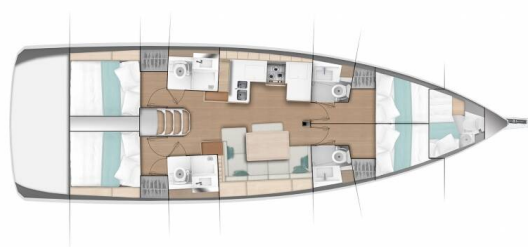

SUN ODYSSEY 490

Caruso (2019)

Sailing yacht Sun Odyssey 490 Caruso, built in 2019 is anchored in the **Dubrovnik, Komolac, ACI Marina Dubrovnik, Dubrovnik region, Croatia**. It has **4 + 1 cabins**, can accommodate **8 + 2 + 1 people** and has **4 toilets**. Bed linen and kitchen equipment are included in the price.

Caruso

Production year

2019

Length

47 ft

Cabins

4 + 1

Berths