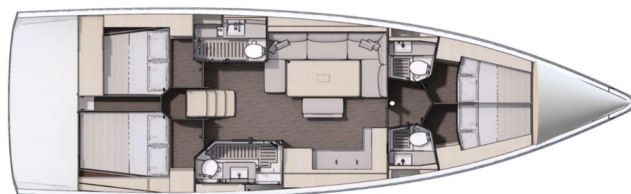

DUFOUR 470

Soft Touch (2023)

Sailing yacht Dufour 470 Soft Touch, built in 2023 is anchored in the Sicily, Portorosa, Sicily, Italy. It has 4 cabins, can accommodate 8 people and has 4 toilets. Bed linen and kitchen equipment are included in the price.