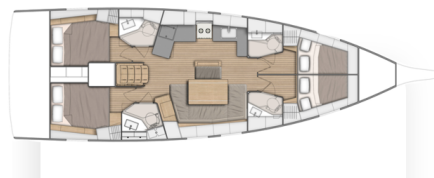

OCEANIS 46.1

Amalthia (2020)

Sailing yacht Oceanis 46.1 Amalthia, built in 2020 is anchored in the **Lefkas, Perigiali, Ionian Islands, Greece**. It has **4 cabins**, can accommodate **8 + 2 people** and has **4 toilets**. Bed linen and kitchen equipment are included in the price.