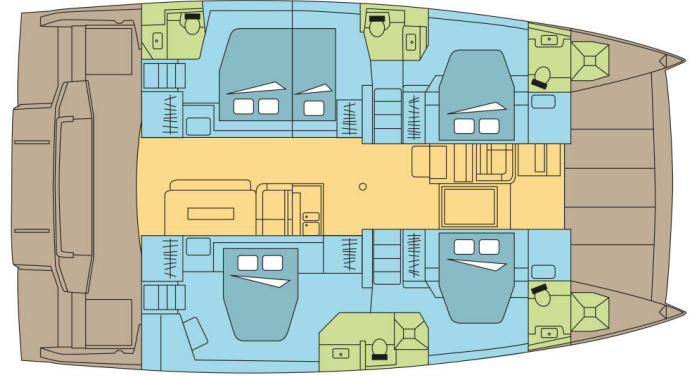

BALI 4.8

Yepa (2020)

Catamaran Bali 4.8 Yepa, built in **2020** is anchored in the **Nassau, Palm Cay Marina, New Providence, Bahamas**. It has **5 cabins**, can accommodate **10 people** and has **5 toilets**. Bed linen and kitchen equipment are included in the price.