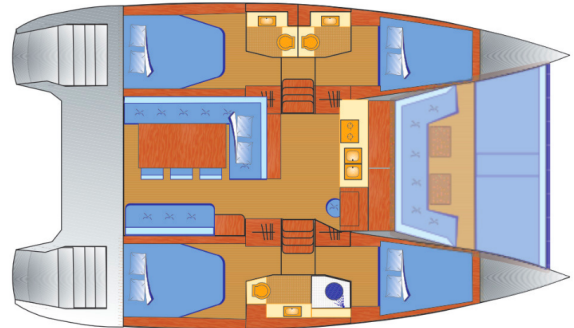

BALI 4.0

Escape (2018)

Catamaran Bali 4.0 Escape, built in **2018** is anchored in the **Mallorca, Can Pastilla, Balearic Islands, Spain**. It has **4 cabins**, can accommodate **8 + 2 people** and has **3 toilets**. Bed linen and kitchen equipment are included in the price.