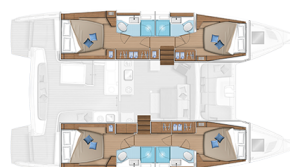

LAGOON 46

Vanesa (2026)

Catamaran **Lagoon 46 Vanesa**, built in **2026** is anchored in the **Trogir, Yachtclub Seget (Marina Baotić), Split region, Croatia**. It has **4 + 2 cabins**, can accommodate **8 + 2 + 2 people** and has **4 toilets**. Bed linen and kitchen equipment are included in the price.

Vanesa

Production year

2026

Length

46 ft

Cabins

4 + 2

Berths