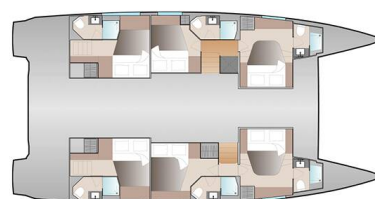

FOUNTAIN PAJOT AURA 51

Valkyrie (2026)

Catamaran Fountaine Pajot Aura 51 Valkyrie, built in 2026 is anchored in the BVI, Tortola, Ritter House Marina, British Virgin Islands, British Virgin Islands. It has 6 cabins, can accommodate 12 people and has 6 toilets. Bed linen and kitchen equipment are included in the price.