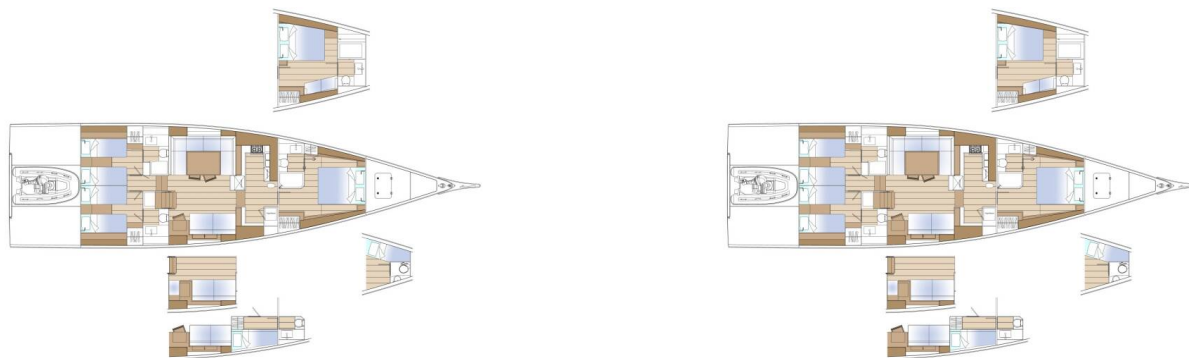

SOLARIS 64 RS

Milagro (2025)

Sailing yacht **Solaris 64 RS Milagro**, built in **2025** is anchored in the **Marina Pirovac, Šibenik region, Croatia**. It has **3 cabins**, can accommodate **6 people** and has **3 toilets**. Bed linen and kitchen equipment are included in the price.

Milagro

Production year

2025

Length

64 ft

Cabins

3

Berths