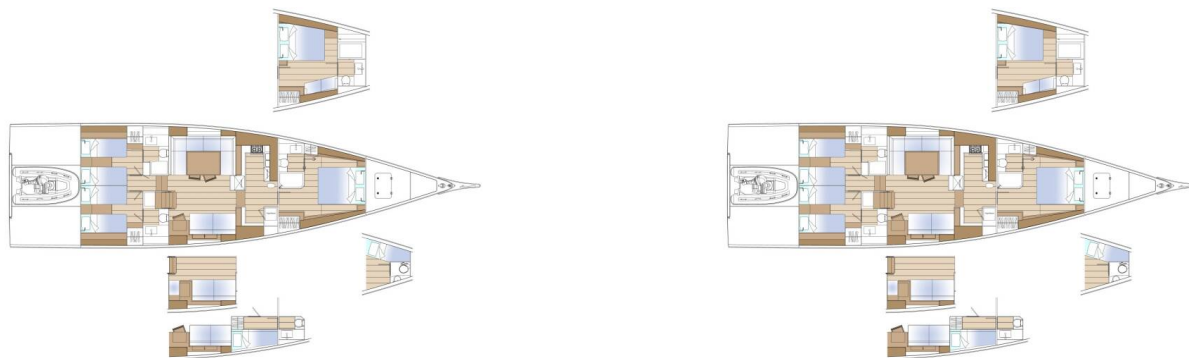

# SOLARIS 64 RS

Milagro (2025)

Sailing yacht **Solaris 64 RS Milagro**, built in **2025** is anchored in the **Marina Pirovac, Šibenik region, Croatia**. It has **3 cabins**, can accommodate **6 people** and has **3 toilets**. Bed linen and kitchen equipment are included in the price.

**Milagro**

Production year

**2025**

Length

**64 ft**

Cabins

**3**

Berths