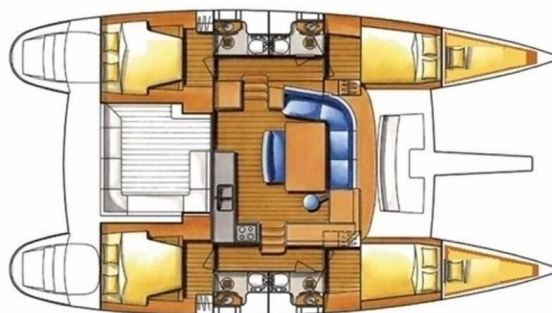

LAGOON 400

Caribbean (2012)

Catamaran Lagoon 400 Caribbean, built in 2012 is anchored in the Pula, ACI Marina Pomer, Istra, Croatia. It has **4 + 2 cabins**, can accommodate **8 + 2 + 2 people** and has **2 toilets**. Bed linen and kitchen equipment are included in the price.

Caribbean

Production year

2012

Length

39 ft

Cabins

4 + 2

Berths