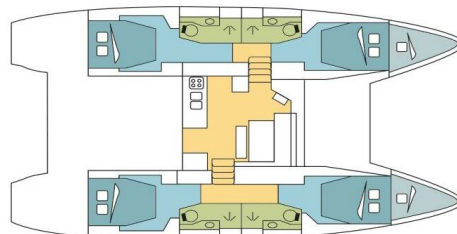

LAGOON 46

SEARENITY (2025)

Catamaran Lagoon 46 SEARENITY, built in 2025 is anchored in the Nassau, Palm Cay Marina, New Providence, Bahamas. It has **4 + 2 cabins**, can accommodate **8 + 2 people** and has **4 toilets**. Bed linen and kitchen equipment are included in the price.

SEARENITY

Production year

2025

Length

46 ft

Cabins

4 + 2

Berths