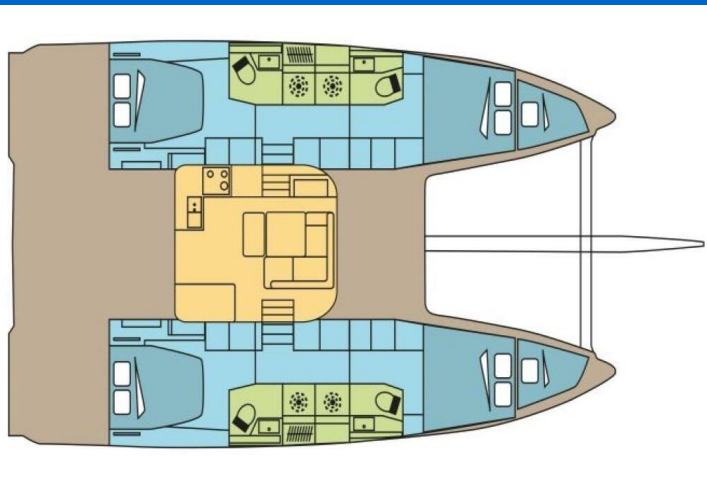

EXCESS 14

SUNNY (2025)

Catamaran **Excess 14 SUNNY**, built in **2025** is anchored in the **Cote D'Azur, Port Pin Rolland, Provence-Alpes-Côte d'Azur, France**. It has **4 + 2 cabins**, can accommodate **8 + 2 people** and has **4 toilets**. Bed linen and kitchen equipment are included in the price.

SUNNY

Production year

2025

Length

46 ft

Cabins

4 + 2

Berths

8 + 2

Max Persons

10

WC

4

Engine

2 x 57 HP

Fuel tank