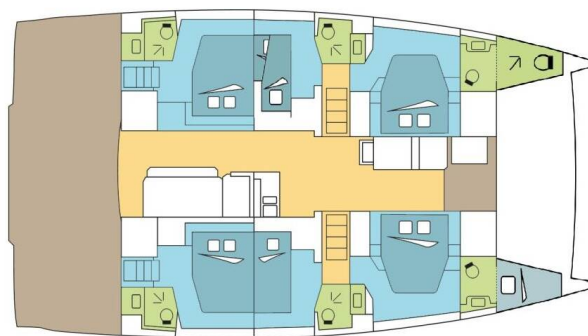

BALI 4.8

WHITNEY (2024)

Catamaran Bali 4.8 WHITNEY, built in 2024 is anchored in the Guadeloupe, La Marina Bas du Fort, Guadeloupe, Caribbean.

It has **6 + 1 cabins**, can accommodate **12 + 1 people** and has **6 + 1 toilets**. Bed linen and kitchen equipment are included in the price.