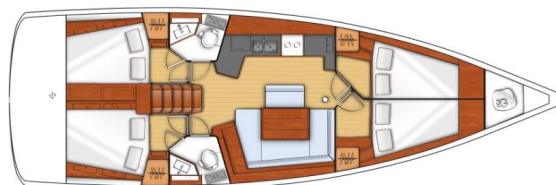

# OCEANIS 45

Golden Dreams (2012)

Sailing yacht Oceanis 45 Golden Dreams, built in 2012 is anchored in the **Sukosan, D-Marin Dalmacija Marina, Zadar region, Croatia**. It has **4 cabins**, can accommodate **8 + 2 people** and has **2 toilets**. Bed linen and kitchen equipment are included in the price.

**Golden Dreams**

Production year

**2012**

Length

**45 ft**

Cabins

**4**

Berths