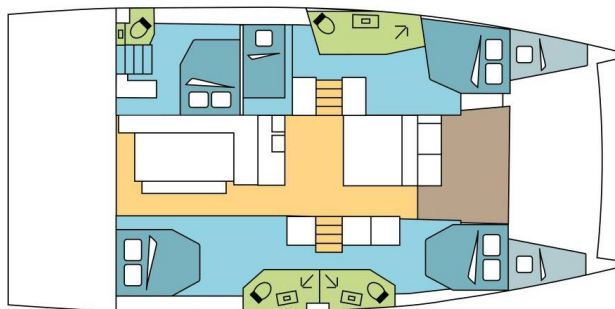

BALI 4.6

STAR VOYAGER (2025)

Catamaran Bali 4.6 STAR VOYAGER, built in 2025 is anchored in the Nassau, Palm Cay Marina, New Providence, Bahamas. It has 5 + 2 cabins, can accommodate 10 + 2 people and has 4 toilets. Bed linen and kitchen equipment are included in the price.