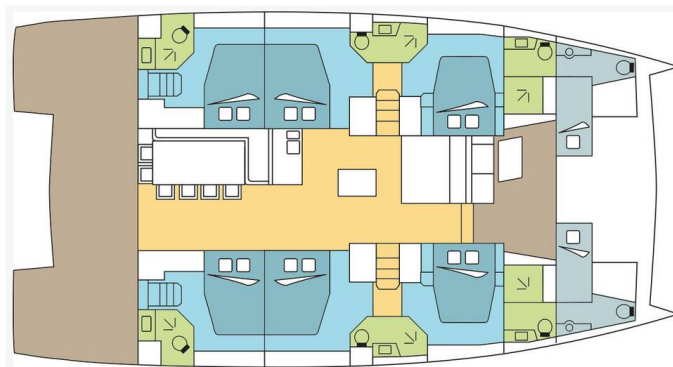

# BALI 5.4

ASTER\_DB2 (2023)

Catamaran Bali 5.4 ASTER\_DB2, built in 2023 is anchored in the **Olbia, Sardinia, Italy**. It has **6 + 2 cabins**, can accommodate **12 + 2 people** and has **6 + 2 toilets**. Bed linen and kitchen equipment are included in the price.