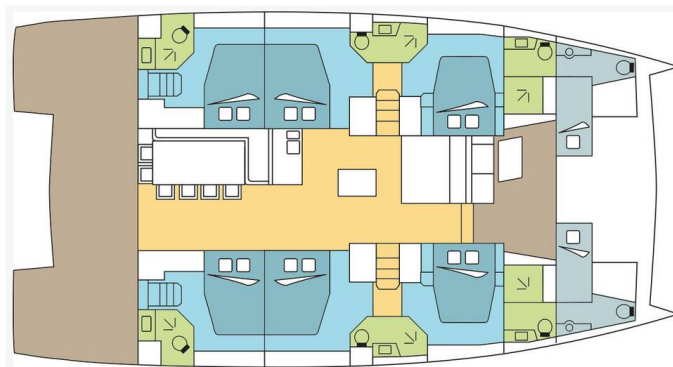

BALI 5.4

DREAM AMALFI_DB (2024)

Catamaran Bali 5.4 DREAM AMALFI_DB, built in 2024 is anchored in the **Naples, Pozzuoli, Campania, Italy**. It has **6 + 2 cabins**, can accommodate **12 + 2 people** and has **6 + 2 toilets**. Bed linen and kitchen equipment are included in the price.