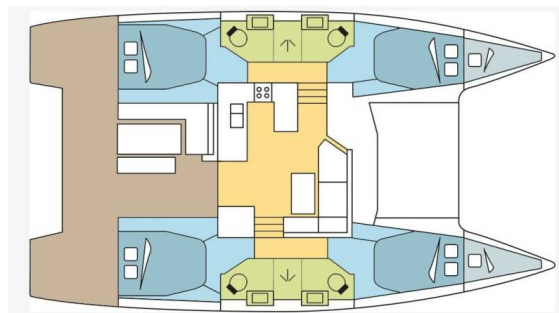

FOUNTAIN PAJOT ASTREA 42

VENT D'ARGUIN (2025)

Catamaran Fountaine Pajot Astrea 42 VENT D'ARGUIN, built in 2025 is anchored in the **Martinique, Le Marin, Martinique, Caribbean**. It has **4 + 2 cabins**, can accommodate **8 + 2 people** and has **4 toilets**. Bed linen and kitchen equipment are included in the price.

YACHT SPECIFICATIONS

Yacht Base

Martinique, Le Marin, Caribbean

Yacht ID

12263

Brands

Fountaine Pajot

Yacht name

VENT D'ARGUIN

Production year

2025

Length

41 ft

Cabins

4 + 2

Berths

8 + 2

Max Persons

10

WC

4

Engine

2 x 50 HP

Fuel tank

470 l

WEBSITE

www.plujeme.cz

PHONE

+420 720 755 085

MOBILE

+420 777 170 276

E-MAIL

info@plujeme.cz

PLUJEME RÁDI S.R.O.

Dlouhá 730/35, 11000 Praha 1 – Staré Město, Czech Republic