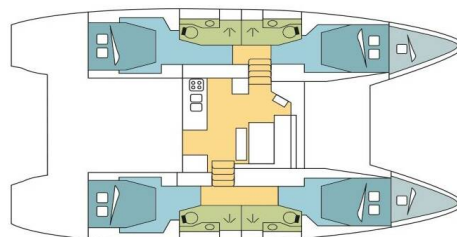

LAGOON 46

POPPY (2024)

Catamaran Lagoon 46 POPPY, built in 2024 is anchored in the Martinique, Le Marin, Martinique, Caribbean. It has 4 + 2 cabins, can accommodate 8 + 2 people and has 4 toilets. Bed linen and kitchen equipment are included in the price.