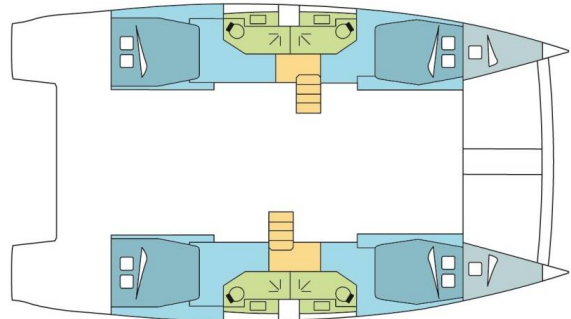

BALI 4.4

SAGA (2022)

Catamaran Bali 4.4 SAGA, built in 2022 is anchored in the Nassau, Palm Cay Marina, New Providence, Bahamas. It has 4 + 2 cabins, can accommodate 8 + 2 people and has 4 toilets. Bed linen and kitchen equipment are included in the price.