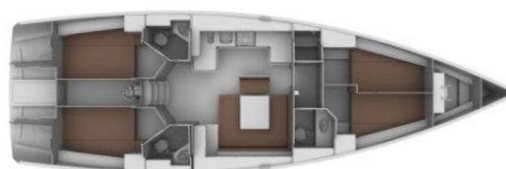

BAVARIA CRUISER 45

Sophia (2012)

Sailing yacht **Bavaria Cruiser 45 Sophia**, built in **2012** is anchored in the **Sukosan, D-Marin Dalmacija Marina, Zadar region, Croatia**. It has **4 cabins**, can accommodate **8 + 1 people** and has **3 toilets**. Bed linen and kitchen equipment are included in the price.