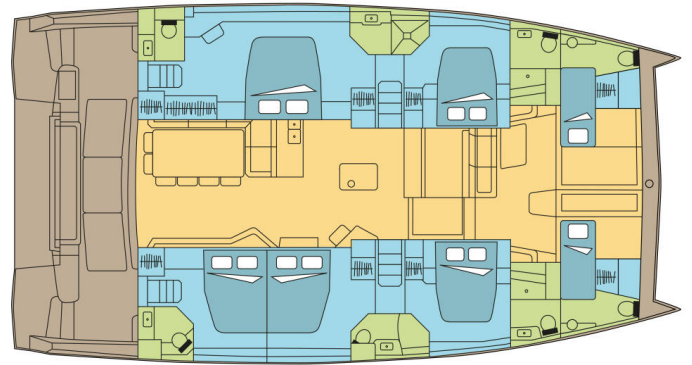

BALI 5.4

Yepa II (2021)

Catamaran Bali 5.4 Yepa II, built in 2021 is anchored in the Nassau, Palm Cay Marina, New Providence, Bahamas. It has 5 + 2 cabins, can accommodate 10 + 2 people and has 5 + 2 toilets. Bed linen and kitchen equipment are included in the price.