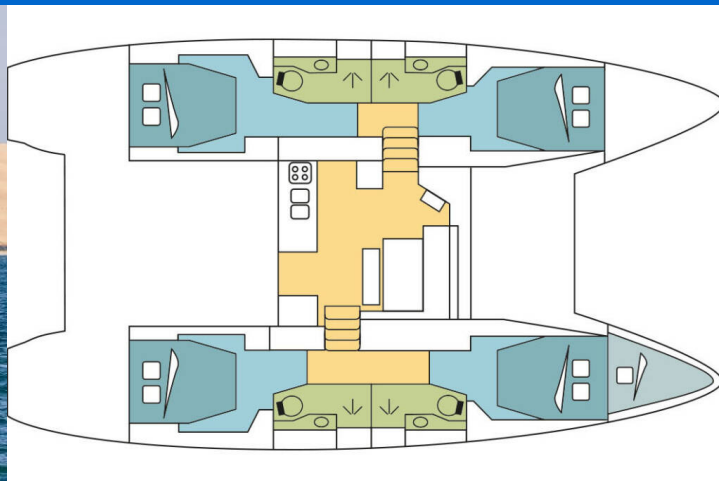

LAGOON 46

MARYLOU (2022)

Catamaran Lagoon 46 MARYLOU, built in 2022 is anchored in the Nassau, Palm Cay Marina, New Providence, Bahamas. It has 4 + 1 cabins, can accommodate 9 + 2 people and has 4 toilets. Bed linen and kitchen equipment are included in the price.

MARYLOU

Production year

2022

Length

46 ft

Cabins

4 + 1

Berths