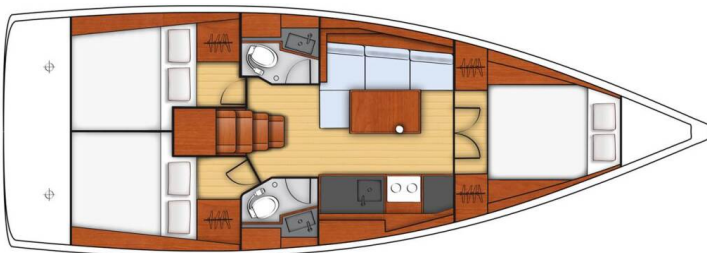

# OCEANIS 38.1

Obsession (2018)

Sailing yacht Oceanis 38.1 Obsession, built in 2018 is anchored in the **Dubrovnik, Komolac, ACI Marina Dubrovnik, Dubrovnik region, Croatia**. It has **3 cabins**, can accommodate **6 + 2 people** and has **2 toilets**. Bed linen and kitchen equipment are included in the price.

**Obsession**

Production year

**2018**

Length

**38 ft**

Cabins

**3**

Berths