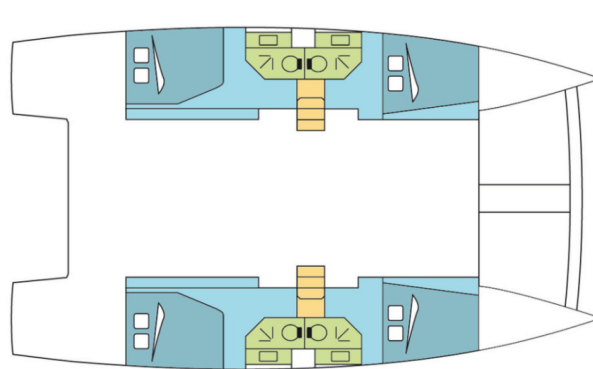

BALI 4.3

ALCINA_DB (2015)

Catamaran Bali 4.3 ALCINA_DB, built in 2015 is anchored in the Whitsundays, Airlie Beach, Coral Sea Marina, Whitsunday Region of Queensland, Australia and Oceania. It has 4 cabins, can accommodate 8 + 2 people and has 4 toilets. Bed linen and kitchen equipment are included in the price.

YACHT SPECIFICATIONS

Yacht Base

Whitsundays, Airlie Beach, Coral Sea Marina, Australia and Oceania

Yacht ID

12166

Brands

Catana

Yacht name

ALCINA_DB

Production year

2015

Length

43 ft

Cabins

4

Berths

8 + 2

Max Persons

10

WC

4

Engine

2 x 50 HP

Fuel tank

800 l

WEBSITE

www.plujeme.cz

PHONE

+420 720 755 085

MOBILE

+420 777 170 276

E-MAIL

info@plujeme.cz

PLUJEME RÁDI S.R.O.

Dlouhá 730/35, 11000 Praha 1 – Staré Město, Czech Republic