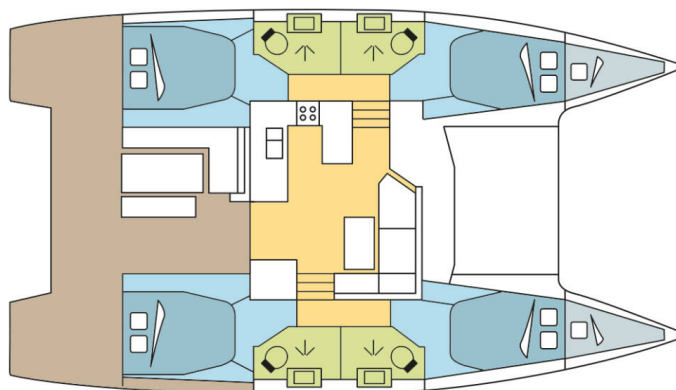

FOUNTAIN PAJOT ASTREA 42

LAURA MAE (2022)

Catamaran Fountaine Pajot Astrea 42 LAURA MAE, built in 2022 is anchored in the Nassau, Palm Cay Marina, New Providence, Bahamas. It has 4 + 2 cabins, can accommodate 8 + 2 people and has 4 toilets. Bed linen and kitchen equipment are included in the price.