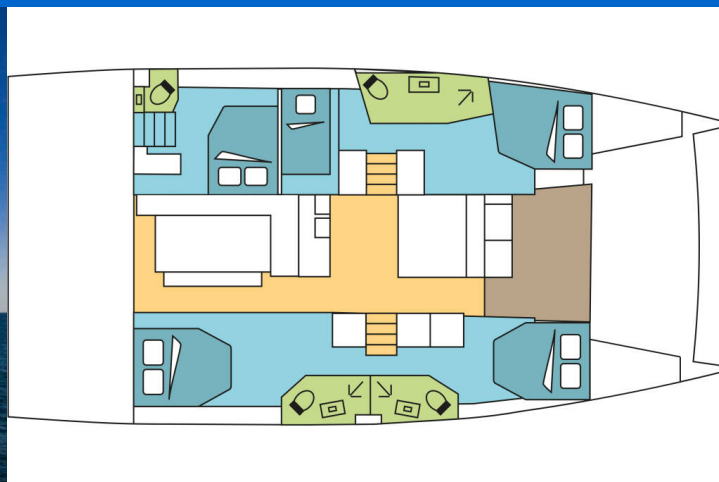

BALI 4.6

Outsider (2021)

Catamaran Bali 4.6 Outsider, built in **2021** is anchored in the **Nassau, Palm Cay Marina, New Providence, Bahamas**. It has **5 cabins**, can accommodate **10 people** and has **4 toilets**. Bed linen and kitchen equipment are included in the price.

Outsider

Production year

2021

Length

47 ft

Cabins

5

Berths