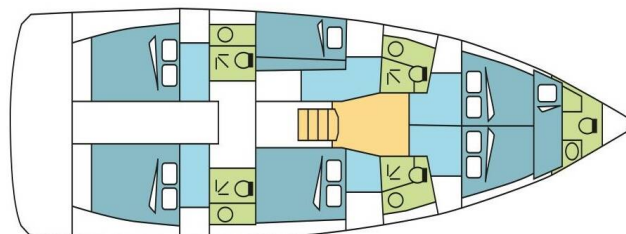

SUN LOFT 47

DRYADE (2021)

Sailing yacht Sun Loft 47 DRYADE, built in 2021 is anchored in the Cote D'Azur, Port Pin Rolland, Provence-Alpes-Côte d'Azur, France. It has 6 + 1 cabins, can accommodate 12 + 1 people and has 4 + 1 toilets. Bed linen and kitchen equipment are included in the price.