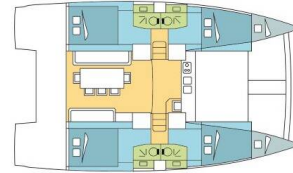

BALI 4.0

LONJA (2017)

Catamaran Bali 4.0 LONJA, built in 2017 is anchored in the Martinique, Le Marin, Martinique, Caribbean. It has 4 + 2 cabins, can accommodate 8 + 2 + 2 people and has 4 toilets. Bed linen and kitchen equipment are included in the price.