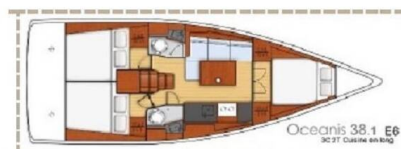

OCEANIS 38.1

Elisa (2018)

Sailing yacht **Oceanis 38.1 Elisa**, built in **2018** is anchored in the **Lefkas, D-Marin, Ionian Islands, Greece**. It has **3 cabins**, can accommodate **6 + 2 people** and has **2 toilets**. Bed linen and kitchen equipment are included in the price.

Elisa

Production year

2018

Length

38 ft

Cabins

3

Berths