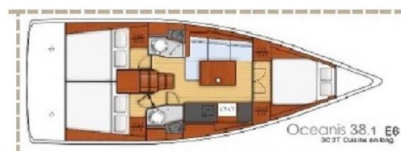

OCEANIS 38.1

Elisa (2018)

Sailing yacht **Oceanis 38.1 Elisa**, built in **2018** is anchored in the **Lefkas, D-Marin, Ionian Islands, Greece**. It has **3 cabins**, can accommodate **6 + 2 people** and has **2 toilets**. Bed linen and kitchen equipment are included in the price.

Elisa

Production year

2018

Length

38 ft

Cabins

3

Berths