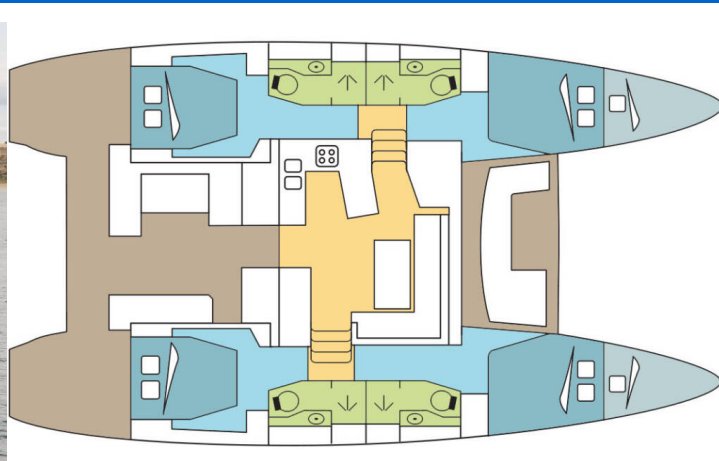

LAGOON 450 S

WAZODEZIL (2020)

Catamaran Lagoon 450 S WAZODEZIL, built in 2020 is anchored in the Marsh Harbour, Conch Inn Marina, Abaco Islands, Bahamas. It has 4 + 2 cabins, can accommodate 8 + 2 people and has 4 toilets. Bed linen and kitchen equipment are included in the price.

YACHT SPECIFICATIONS

Yacht Base

**Marsh Harbour, Conch Inn Marina,
Bahamas**

Yacht ID

12058

Brands

Lagoon

Yacht name

WAZODEZIL

Production year

2020

Length

46 ft

Cabins

4 + 2

Berths