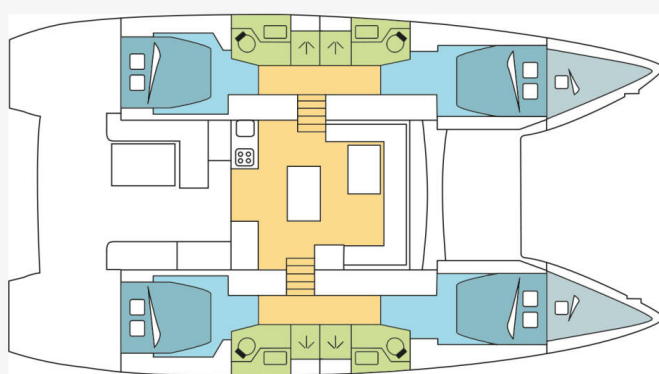

LAGOON 50

KOKOMO (2019)

Catamaran Lagoon 50 KOKOMO, built in 2019 is anchored in the Whitsundays, Airlie Beach, Coral Sea Marina, Whitsunday Region of Queensland, Australia and Oceania. It has 4 + 2 cabins, can accommodate 8 + 2 people and has 4 toilets. Bed linen and kitchen equipment are included in the price.

KOKOMO

Production year

2019

Length

48 ft

Cabins

4 + 2

Berths