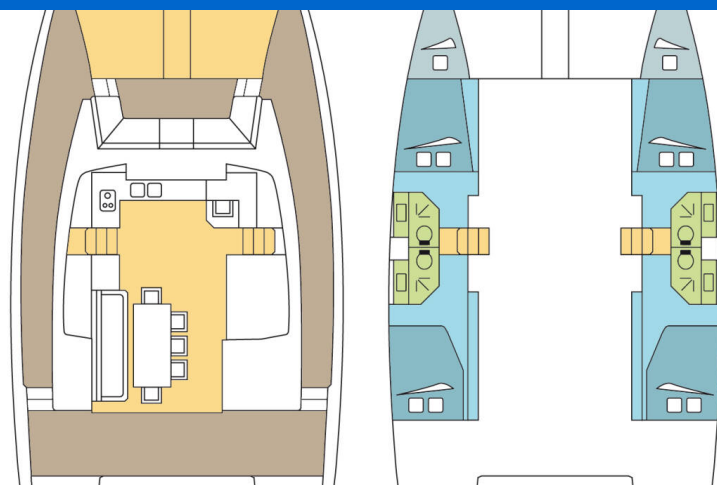

BALI 4.3

JULIA II (2019)

Catamaran Bali 4.3 JULIA II, built in 2019 is anchored in the Martinique, Le Marin, Martinique, Caribbean. It has 4 + 2 cabins, can accommodate 8 + 2 + 2 people and has 4 toilets. Bed linen and kitchen equipment are included in the price.