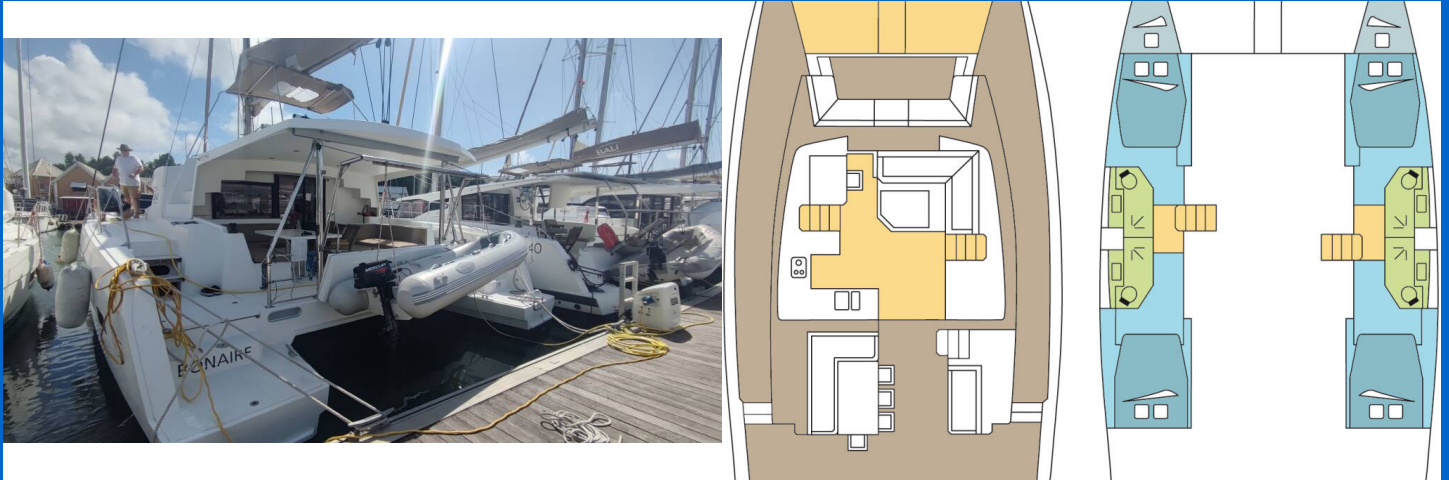

BALI 4.5

BONAIRE (2018)

Catamaran Bali 4.5 BONAIRE, built in 2018 is anchored in the Martinique, Le Marin, Martinique, Caribbean. It has 4 + 2 cabins, can accommodate 8 + 2 people and has 4 toilets. Bed linen and kitchen equipment are included in the price.

YACHT SPECIFICATIONS

Yacht Base

Martinique, Le Marin, Caribbean

Yacht ID

12040

Brands

Catana

Yacht name

BONAIRE

Production year

2018

Length

45 ft

Cabins

4 + 2

Berths

8 + 2

Max Persons

10

WC

4

Engine

2 x 55 HP

Fuel tank