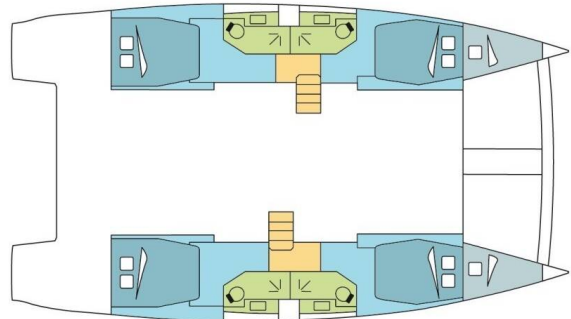

BALI 4.5

CORYLLIS (2019)

Catamaran Bali 4.5 CORYLLIS, built in 2019 is anchored in the **Phuket, Yacht Haven Marina, Phuket, Thailand**. It has **4 + 2 cabins**, can accommodate **8 + 2 people** and has **4 toilets**. Bed linen and kitchen equipment are included in the price.