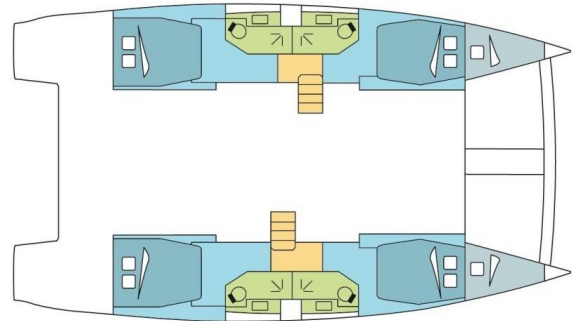

BALI 4.5

VIEQUES (2018)

Catamaran Bali 4.5 VIEQUES, built in 2018 is anchored in the Martinique, Le Marin, Martinique, Caribbean. It has 4 + 2 cabins, can accommodate 8 + 2 people and has 4 toilets. Bed linen and kitchen equipment are included in the price.