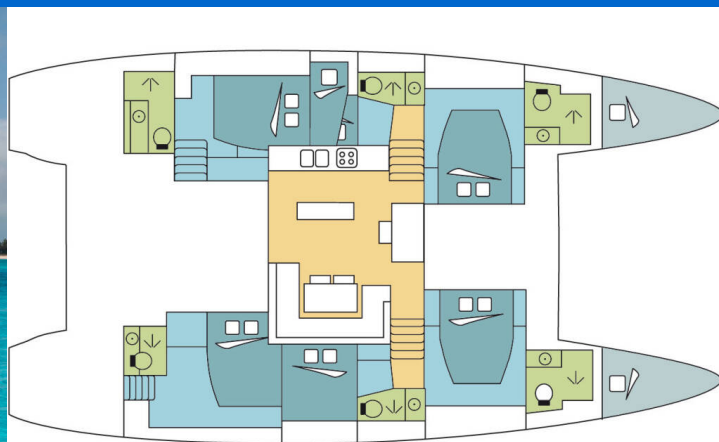

LAGOON 52 F

COLOMBO (2016)

Catamaran Lagoon 52 F COLOMBO, built in 2016 is anchored in the **Phuket, Yacht Haven Marina, Phuket, Thailand**. It has **6 + 2 cabins**, can accommodate **12 + 2 people** and has **6 toilets**. Bed linen and kitchen equipment are included in the price.