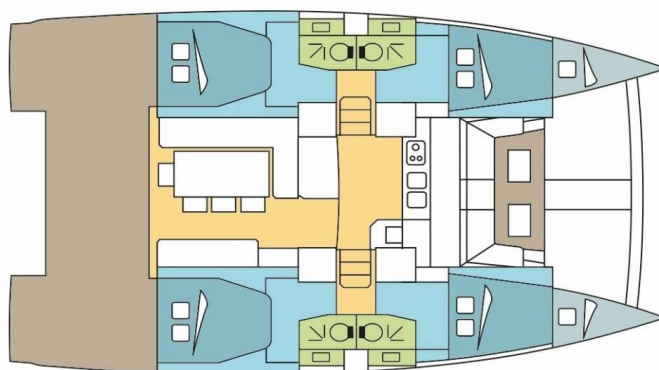

BALI 4.1

CALAO (2019)

Catamaran Bali 4.1 CALAO, built in 2019 is anchored in the Martinique, Le Marin, Martinique, Caribbean. It has 4 + 2 cabins, can accommodate 8 + 2 + 2 people and has 4 toilets. Bed linen and kitchen equipment are included in the price.

CALAO

Production year

2019

Length

41 ft

Cabins

4 + 2

Berths