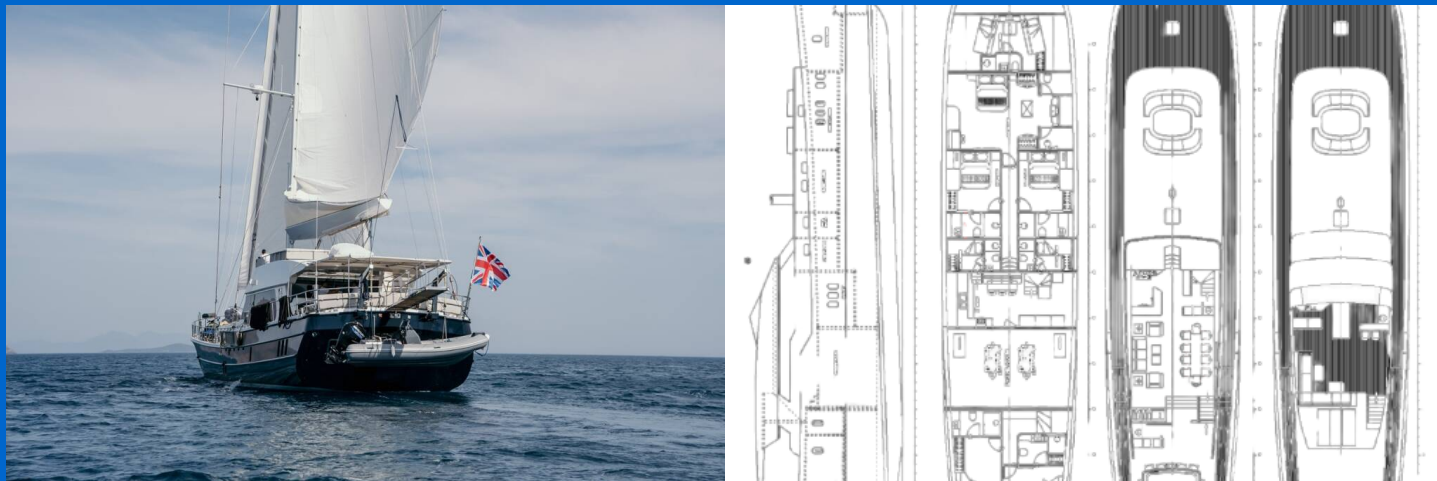

GOOD LIFE

Good Life (2021)

Gulet Good Life Good Life, built in **2021** is anchored in the **Athens, Athens Marina, Athens area/Saronic/Peloponese, Greece**. It has **5 cabins**, can accommodate **10 + 6 people** and has **5 toilets**. Bed linen and kitchen equipment are included in the price.

Good Life

Production year

2021

Length

121 ft

Cabins

5

Berths