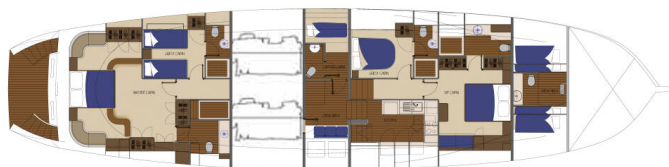

MISS B

Miss B (2010)

Gulet **MISS B Miss B**, built in **2010** is anchored in the **Bodrum Harbour, Aegean, Turkey**. It has **4 + 2 cabins**, can accommodate **8 + 4 people** and has **4 toilets**. Bed linen and kitchen equipment are included in the price.

Miss B

Production year

2010

Length

95 ft

Cabins

4 + 2

Berths