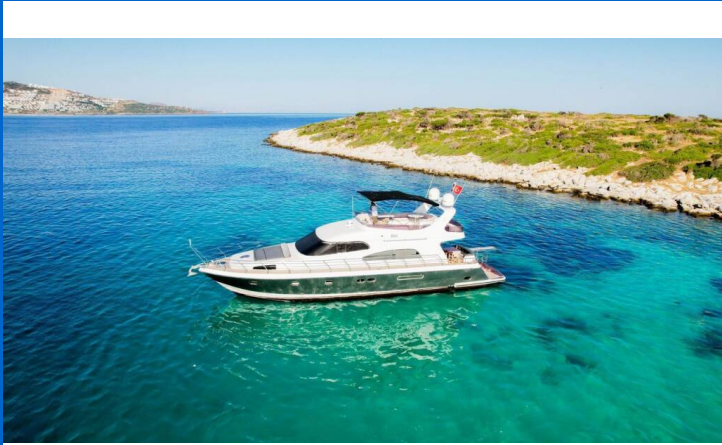

ZEUS

Zeus (2015)

Luxury Charter Zeus Zeus, built in **2015** is anchored in the **Bodrum Harbour, Aegean, Turkey**. It has **2 + 1 cabins**, can accommodate **4 + 2 people** and has **2 toilets**. Bed linen and kitchen equipment are included in the price.

YACHT SPECIFICATIONS

Yacht Base

Bodrum Harbour, Turkey

Yacht ID

11947

Brands

Leopard

Yacht name