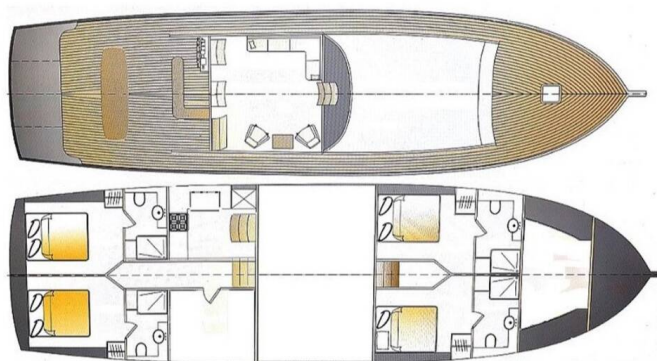

# ELIFIM 11

Elifim 11 (2017)

**Gulet Elifim 11** Elifim 11, built in **2017** is anchored in the **Bodrum Harbour, Aegean, Turkey**. It has **4 + 1 cabins**, can accommodate **8 + 3 people** and has **4 toilets**. Bed linen and kitchen equipment are included in the price.

**Elifim 11**

Production year

**2017**

Length

**72 ft**

Cabins

**4 + 1**

Berths