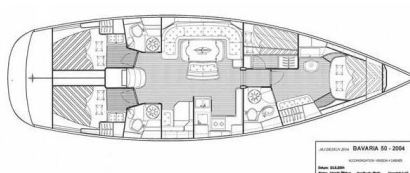

BAVARIA 50 CRUISER

Aphrodite (2005)

Sailing yacht **Bavaria 50 Cruiser Aphrodite**, built in **2005** is anchored in the **Trogir, Yachtclub Seget (Marina Baotic), Split region, Croatia**. It has **4 cabins**, can accommodate **8 + 1 people** and has **3 toilets**. Bed linen and kitchen equipment are included in the price.

YACHT SPECIFICATIONS

Yacht Base

Trogir, Yachtclub Seget (Marina Baotic), Croatia

Yacht ID

11934

Brands

Bavaria

Yacht name