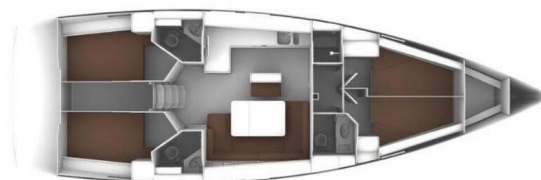

BAVARIA CRUISER 46

Lučija (2017)

Sailing yacht **Bavaria Cruiser 46 Lučija**, built in **2017** is anchored in the **ACI Marina Split, Split region, Croatia**. It has **4 cabins**, can accommodate **8 + 1 people** and has **3 toilets**. Bed linen and kitchen equipment are included in the price.