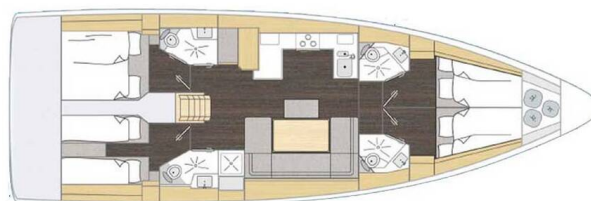

BAVARIA C46

Nonica (2025)

Sailing yacht **Bavaria C46 Nonica**, built in **2025** is anchored in the **ACI Marina Split, Split region, Croatia**. It has **4 cabins**, can accommodate **8 + 1 people** and has **4 toilets**. Bed linen and kitchen equipment are included in the price.