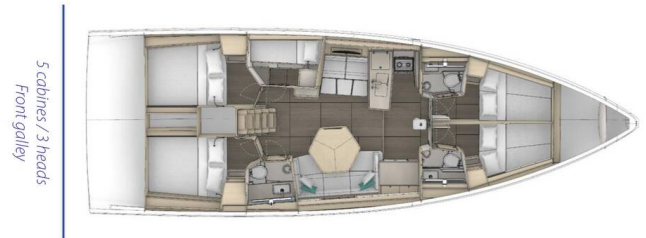

DUFOUR 48

Bourini (2026)

Sailing yacht Dufour 48 Bourini, built in 2026 is anchored in the Lefkas main port, Ionian Islands, Greece. It has 5 cabins, can accommodate 10 + 2 people and has 3 toilets. Bed linen and kitchen equipment are included in the price.

Bourini

Production year

2026

Length

50 ft

Cabins

5

Berths