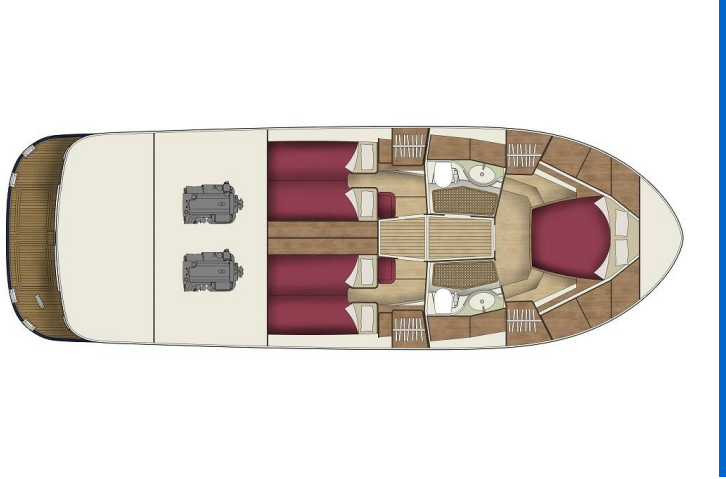

ADRIANA 44 FLY

Baby Blue (2024)

Motor yacht **Adriana 44 FLY Baby Blue**, built in **2024** is anchored in the **Sukosan, D-Marin Dalmacija Marina, Zadar region, Croatia**. It has **3 cabins**, can accommodate **6 + 1 people** and has **2 toilets**. Bed linen and kitchen equipment are included in the price.

Baby Blue

Production year

2024

Length

44 ft

Cabins

3

Berths