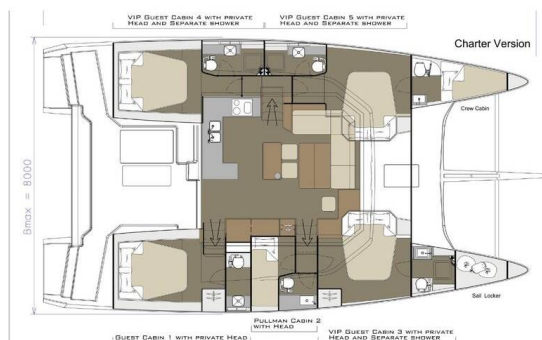

DUFOUR 48 CATAMARAN

Believe (2018)

Catamaran Dufour 48 Catamaran Believe, built in 2018 is anchored in the ACI Marina Vodice, Šibenik region, Croatia. It has 5 + 1 cabins, can accommodate 10 + 2 + 1 people and has 6 toilets. Bed linen and kitchen equipment are included in the price.

YACHT SPECIFICATIONS

Yacht Base

ACI Marina Vodice, Croatia

Yacht ID

1191

Brands

Dufour

Yacht name

Believe

Production year

2018

Length

48 ft

Cabins

5 + 1

Berths

10 + 2 + 1

Max Persons

13

WC

6

Engine

2 x 60 HP

Fuel tank

900 l

WEBSITE

www.plujeme.cz

PHONE

+420 720 755 085

MOBILE

+420 777 170 276

E-MAIL

info@plujeme.cz

PLUJEME RÁDI S.R.O.

Dlouhá 730/35, 11000 Praha 1 – Staré Město, Czech Republic