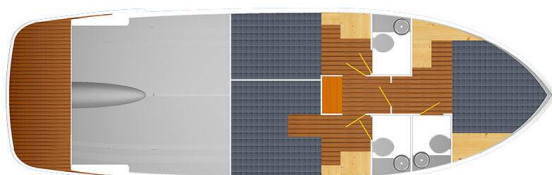

FUTURA 40 GRAND HORIZON

Nanda (2020)

Motor yacht Futura 40 Grand Horizon Nanda, built in 2020 is anchored in the Marina Punat, Krk, Kvarner, Croatia. It has 3 cabins, can accommodate 6 people and has 3 toilets. Bed linen and kitchen equipment are included in the price.

Nanda

Production year

2020

Length

37 ft

Cabins

3

Berths