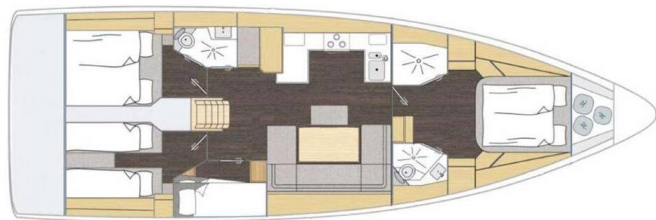

BAVARIA C46

Aquila (2024)

Sailing yacht **Bavaria C46 Aquila**, built in **2024** is anchored in the **Marina Hramina, Murter, Šibenik region, Croatia**. It has **4 cabins**, can accommodate **8 + 2 people** and has **2 toilets**. Bed linen and kitchen equipment are included in the price.