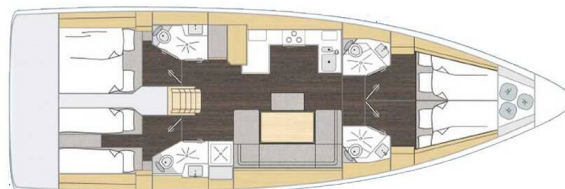

BAVARIA C46

Moonlark (2026)

Sailing yacht **Bavaria C46 Moonlark**, built in **2026** is anchored in the **Murter, ACI Marina Jezera, Šibenik region, Croatia**. It has **4 cabins**, can accommodate **8 + 1 people** and has **4 toilets**. Bed linen and kitchen equipment are included in the price.